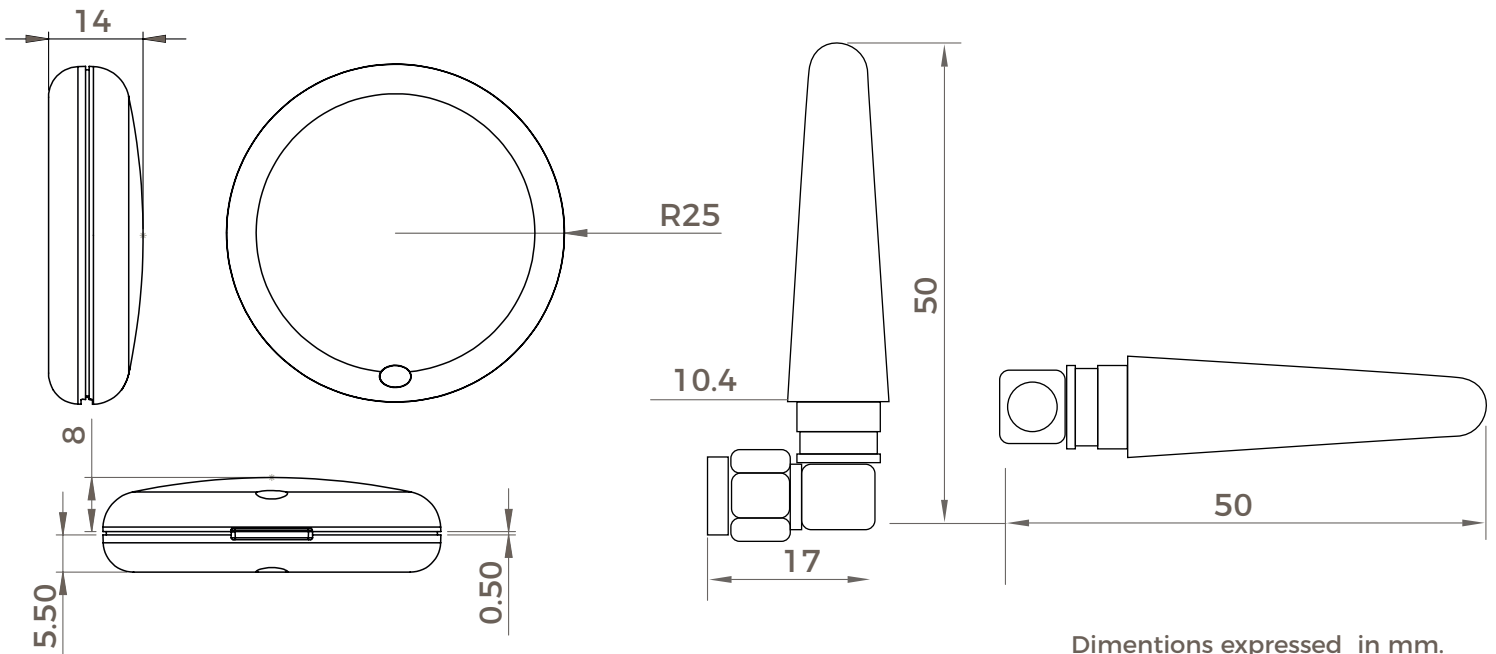

Carcasa

Dimintions expressed in mm.